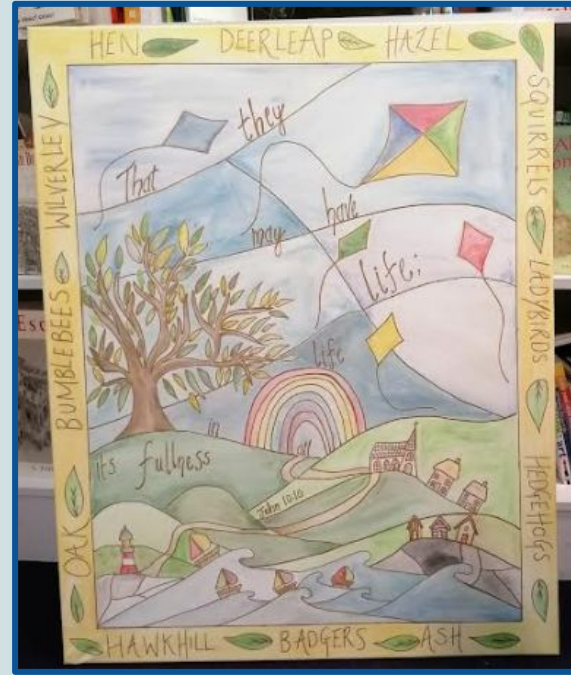

We wanted to take this opportunity to introduce our canvas and talk about the aspects of it. Like with Mrs Adams' TAIL values picture, our canvas has a few hidden messages.. we wonder if spotted any?

Firstly, did you notice our team names around the edge?