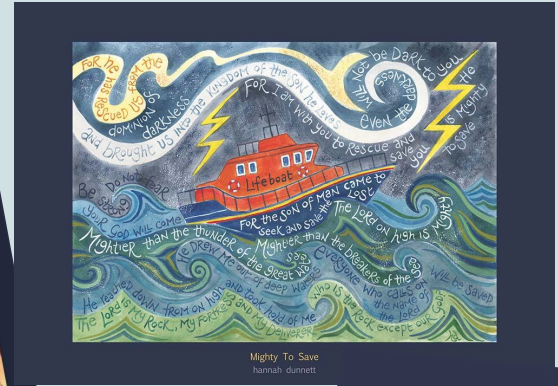

Our Hordle canvas

Created by: Year 5/6 Art Club and a handful of other Year 5/6 pupils

Examples of her work

Our canvas was inspired by the artwork of Hannah Dunnett, the artist we studied at the start of the year.

Creator God
hannah dunnett

Mighty To Save
hannah dunnett

The Gardener
hannah dunnett

We wanted to take this opportunity to introduce our canvas and talk about the aspects of it. Like with Mrs Adams' TAIL values picture, our canvas has a few hidden messages.. we wonder if spotted any?

Green		
Red		
White		
Gold		
Purple		

The sails on the boats are coloured in the Liturgical colours.

My lighthouse.. Shining in the darkness.. I will follow you

Does anyone recognise the lyrics of this song?

There are 3 beach huts..

Can you think of something in Christianity that there are 3 of?

FOREST

The Sea

And finally, we look at our school bible verse that is written across the canvas:

Why do you think we chose to put our school bible verse on the canvas?
What does this verse mean?