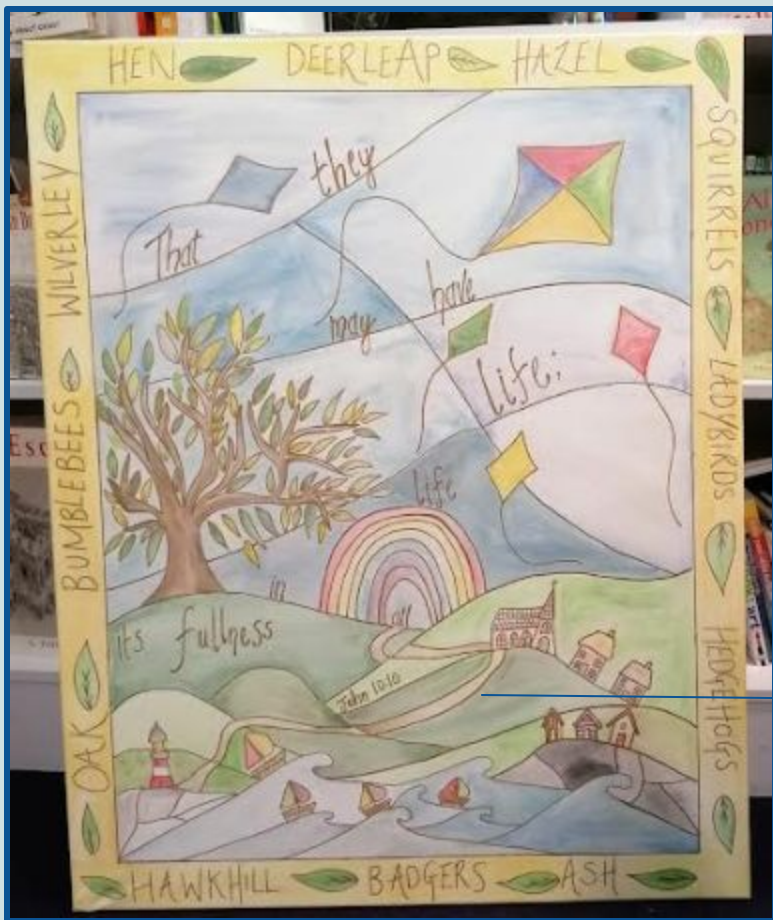

Our Hordle canvas

Created by: Year 5/6 Art Club and a handful of other Year 5/6 pupils

Examples of her work

Our canvas was inspired by the artwork of Hannah Dunnett, the artist we studied at the start of the year.

Firstly, did you notice our team names around the edge?

Foundation Stage

KS1

Year 5/6

The path represents our learning journey. Notice how it meanders over hills and past the church. This represents our path through the different key stages.

Green		
Red		
White		
Gold		
Purple		

The sails on the boats are coloured in the Liturgical colours.

My lighthouse.. Shining in the darkness.. I will follow you

Does anyone recognise the lyrics of this song?

There are 3 beach huts..

Can you think of something in Christianity that there are 3 of?

FOREST

The Sea

And finally, we look at our school bible verse that is written across the canvas:

Why do you think we chose to put our school bible verse on the canvas?
What does this verse mean?